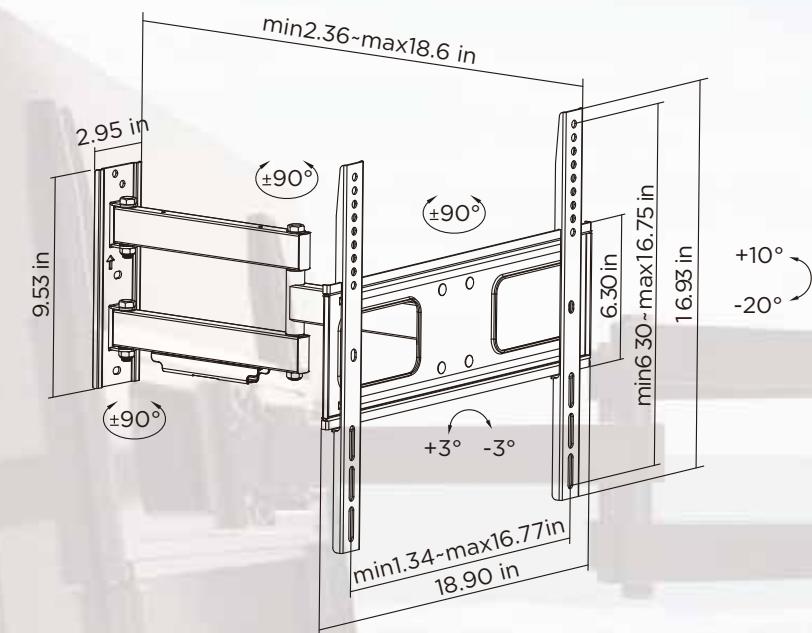

# Outdoor Weatherproof TV Wall Mount For 32-60" Displays SB-3260ART-W

## Specifications

Screen Size	Weight Capacity	VESA	Profile to Wall	Swivel Range	Strength Tested
32"-60"	50kg/110lbs	200x200 300x200 300x300 400x200 400x300 400x400	60-473mm/2.4"-18.6"	+90° - -90°	Three Times

## Packing Information

Single Unit [Inch]	Master Carton [Inch]	QTY/Carton	Weights [lbs]	QTY 20' CONTAINER	QTY 40' CONTAINER
20.47 "x10.63"x2.56 "	21.3"x11.2"x11.2"	4.0 PCS	9 lbs single / 39 lbs carton	2460 PCS	5100 PCS