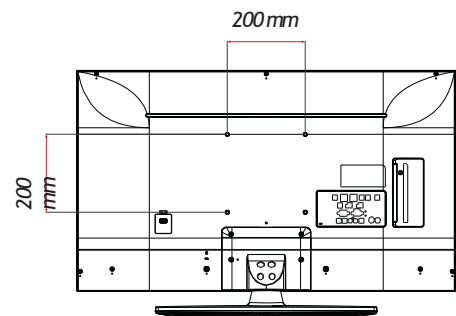

Pro:Centric Smart Hospitality 4K UHD TV US670H SERIES

DIMENSIONS

* Dimensions and jack panels may differ from the above image. Please contact your LG sales team to verify before ordering.