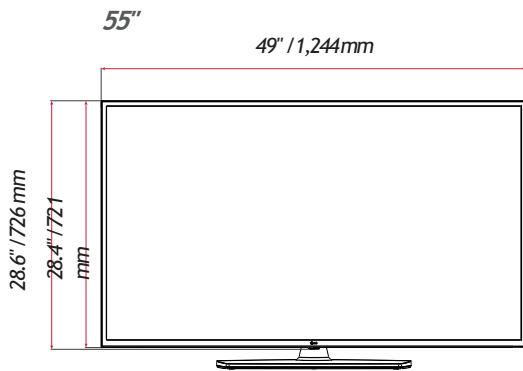

Pro:Centric Smart Hospitality 4K UHD TV US670H SERIES

DIMENSIONS

* Dimensions and jack panels may differ from the above image. Please contact your LG sales team to verify before ordering.