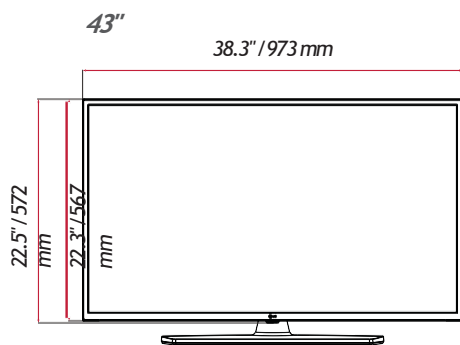

Pro:Centric Smart Hospitality 4K UHD TV US670H SERIES

DIMENSIONS

* Dimensions and jack panels may differ from the above image. Please contact your LG sales team to verify before ordering.