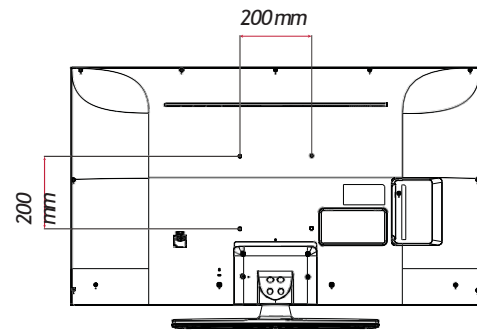

Pro:Centric Smart Hospitality 4K UHD TV US670H SERIES

DIMENSIONS

* Dimensions and jack panels may differ from the above image. Please contact your LG sales team to verify before ordering.