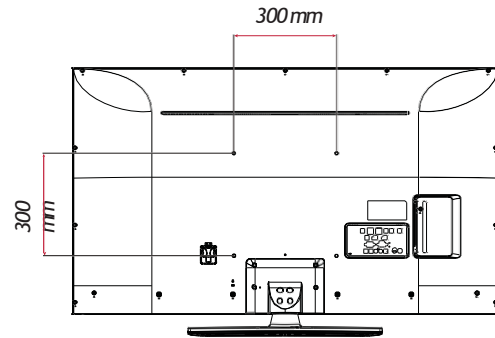

Pro:Centric Smart Hospitality 4K UHD TV US670H SERIES

DIMENSIONS

* Dimensions and jack panels may differ from the above image. Please contact your LG sales team to verify before ordering.