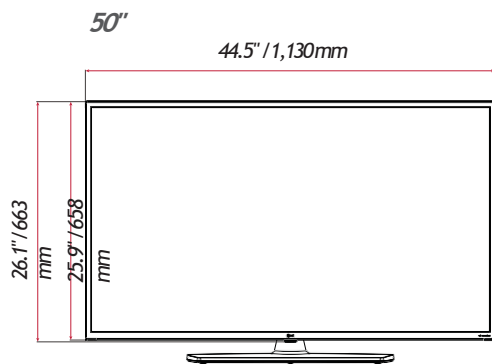

Pro:Centric Smart Hospitality 4K UHD TV US670H SERIES

DIMENSIONS

* Dimensions and jack panels may differ from the above image. Please contact your LG sales team to verify before ordering.