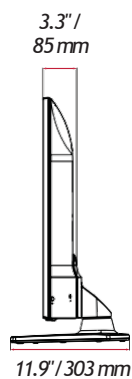

Pro:Centric Smart Hospitality 4K UHD TV US670H SERIES

DIMENSIONS

* Dimensions and jack panels may differ from the above image. Please contact your LG sales team to verify before ordering.