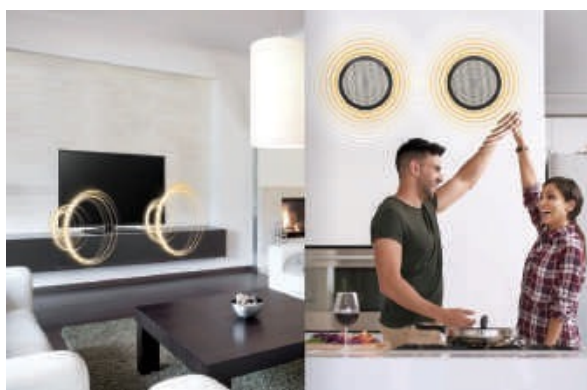

Images shown are for illustrative purposes only.