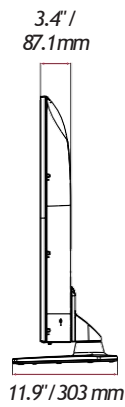

Pro:Centric Smart Hospitality 4K UHD TV US670H SERIES

DIMENSIONS

* Dimensions and jack panels may differ from the above image. Please contact your LG sales team to verify before ordering.