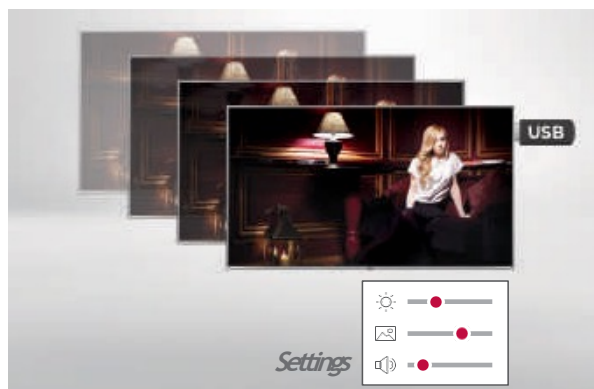

Pro:Centric Smart Hospitality 4K UHD TV US670H SERIES

FEATURE HIGHLIGHTS

Galery Mode

LG's Gallery Mode can turn the TV into a beautiful artwork display or choice photograph in a guest room or enhance the most elegant hospitality public spaces.

SoftAP

Software-enabled Access Point (SoftAP) is a "virtual" Wi-Fi feature that uses the TV as a wireless hotspot, enabling guests to connect their own devices to the SoftAP. It supports Bridge Mode, allowing administrators to manage in-room SoftAP information such as signal level, SoftAP passwords, and more.

* SoftAP should be setup in the installation menu after the TV is turned on. Smart Mirroring may not be operated at the same time.

USB Data Cloning

For fast and easy configuration of multiple TVs, create a Master TV Setup on one TV and then export the setup "clone" file to a USB memory device. Use the USB device to easily import the setup to other TVs of the same model.

UltraHD (4K) Resolution

UHD delivers a resolution four times higher than that of Full HD, creating a more realistic and immersive television viewing experience. The stunning 8.3 million pixels create flawless images with incredibly vivid detail.

Images shown are for illustrative purposes only.