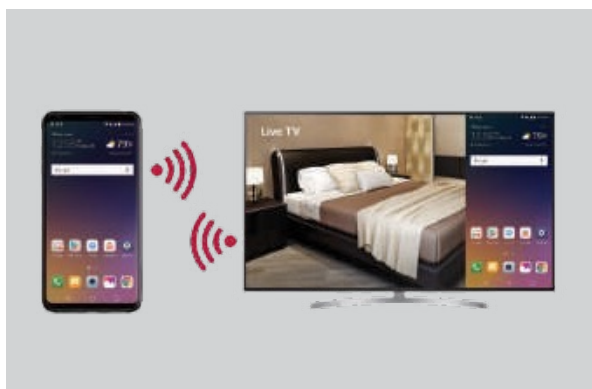

Pro:Centric Smart Hospitality 4K UHD TV US670H SERIES

FEATURE HIGHLIGHTS

Pro:Centric Direct

LG's Pro:Centric Direct application enhances the in-room television experience for hotel guests. Guests can locate and enjoy available TV channels or access a wide range of over-the-top Smart apps, check on the daily weather and review available hotel amenities—all from the comfort of their room. In addition, the application provides the capability for IoT (Internet of Things)-based control of devices* equipped in next-generation hotel rooms.

UltraHD (4K) Resolution

UHD delivers a resolution four times higher than that of Full HD, creating a more realistic and immersive television viewing experience. The stunning 8.3 million pixels create flawless images with incredibly vivid detail.

Images shown are for illustrative purposes only.

Pro:Centric Smart Hospitality 4K UHD TV US670H SERIES

FEATURE HIGHLIGHTS

Screen Share

Connect a smart phone or a laptop PC to the TV via a wireless connection. The TV will display the device's screen so guests can view and share their content and memories together.