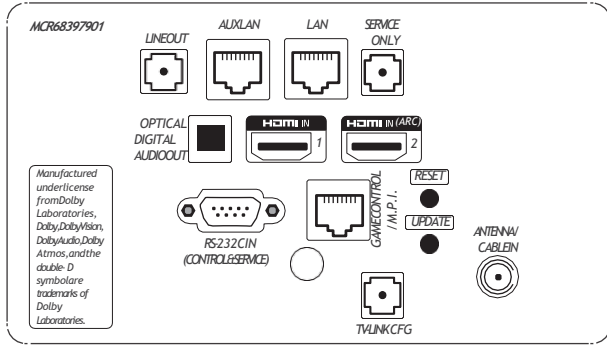

CONNECTIVITY

Rear

Side

HDMI
TM

Design and specifications are subject to change without notice. Please contact your LG sales team to verify before ordering.

<https://ameritechus.com/>

<https://twitter.com/ameritechus>

<https://www.facebook.com/AmeriTechUS>

<https://www.linkedin.com/in/ameritech-distribution-a903671b6/>

CONTACT US : Tel: 1-877-777-9769

www.lghospitality.com

Sales@LGHospitality.com