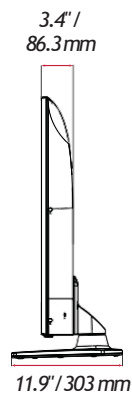

Pro:Centric Smart Hospitality 4K UHD TV US670H SERIES

DIMENSIONS

* Dimensions and jack panels may differ from the above image. Please contact your LG sales team to verify before ordering.