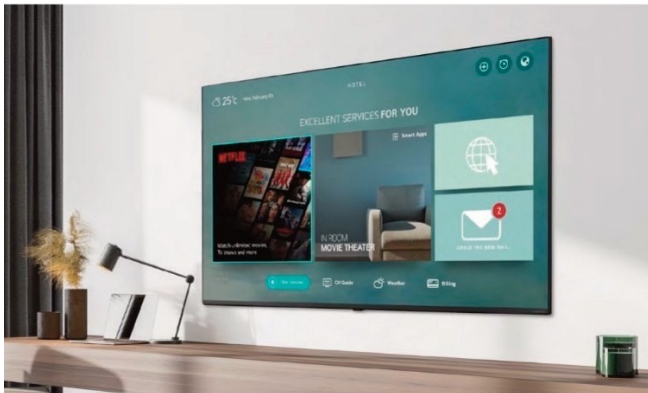

Easy Access to Netflix Application with Pro:Centric Direct

Hotel guests can enjoy their favorite Netflix shows thanks to the Netflix Application service supported within Pro:Centric Direct. Guest Netflix subscription is required, or sign-up to a free trial. Must be installed by approved LG SI Partner.

- webOS 5.0 only
- Property Management System required
- Usage statistics reporting required