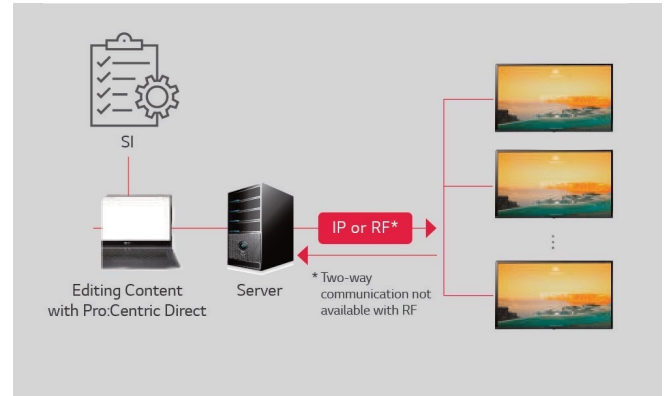

* All images in this datasheet are for illustrative purposes only

Commercial TV UR770H Series 4K UHD Pro:Centric Smart Hotel TV

Netflix Included

Slim Design

Quick Menu

Voice Recognition

UR770H Series

Design	Stand Type	1 PoleStand (75"/65" :Fixed, 55"/50" :Swivel)
Display	Inch Resolutions	75" / 65" / 55" / 50" 3840 × 2160 (UHD)
Solution	Pro:Centric (Smart, Direct, V), Quick Menu	

Pro:Idiom®

DRM (Digital Rights Management) technology unlocks access to premium content to help assure rapid and broad deployment of HDTV and other high-value digital content.

Pro:Centric Direct

Pro:Centric Direct is a hotel content management system that provides simple editing tools and various solutions such as one-click service and IP network-based remote management. Hoteliers can easily edit the user interface, provide customized service and manage all property's TVs efficiently.

* Actual UI may differ from what is shown here.
When PCS400R and PCD 2.0 are in use, the PCD feature works even in RF infrastructure.

Easy Access to Netflix Application with Pro:Centric Direct

Hotel guests can enjoy their favorite Netflix shows thanks to the Netflix Application service supported within Pro:Centric Direct. Guest Netflix subscription is required, or sign-up to a free trial. Must be installed by approved LG SI Partner.

SoftAP Virtual Wi-Fi Capability

Software-enabled Access Point (SoftAP) is a "virtual" Wi-Fi feature that uses the TV as a wireless hotspot, enabling guests to connect their own devices. It supports Bridge Mode, allowing administrators to manage in-room SoftAP information such as signal level, SoftAP passwords, etc.