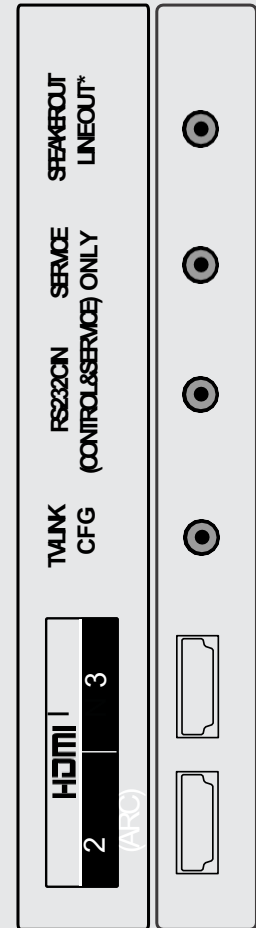

SIDE

* UR770H9 models only support line out.

** Dimensions & Jack Panels may differ from the above image, so please contact LG sales team to verify before ordering.