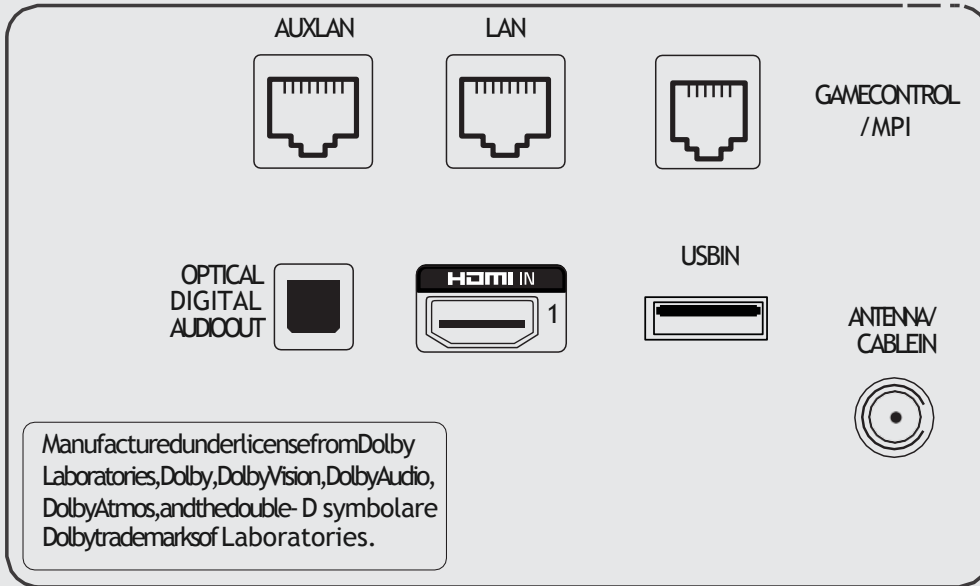

CONNECTIVITY

75" / 65" / 55" / 50"

REAR