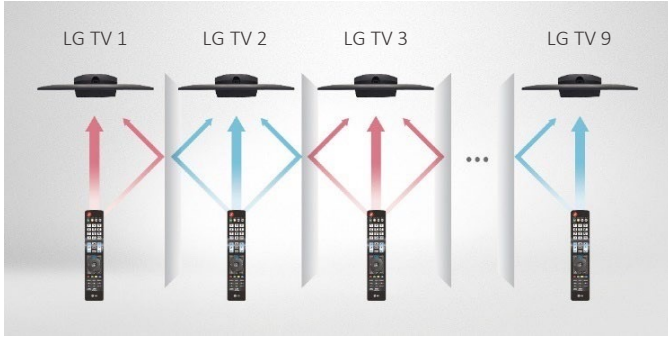

Multi-code IR

Multi-code IR* function eliminates any remote-control signal interaction between multiple TVs in one place. LG hospital TV supports this when used with the Multi-code IR remote control, so users can freely control their own TVs without disturbing the others.

* Multi-code IR remote control is not provided by LG. (sold separately)