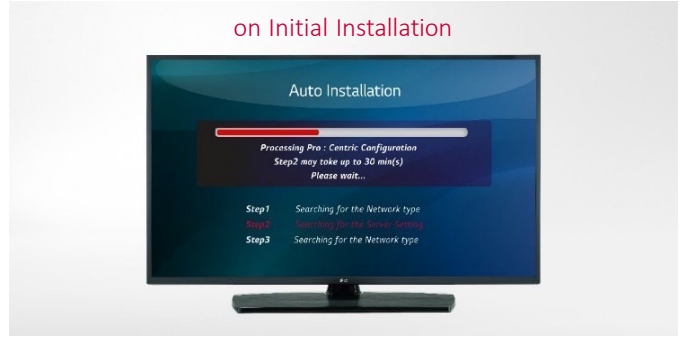

Pro:Centric Direct

The hotel content management solution Pro:Centric Direct offers easy and simple editing tools, making it easy to perform service and IP network-based remote management.* The Pro:Centric Direct solution enables users to edit their interface easily by providing customized interface and efficiently manages all TVs in the room. The latest PCD version provides IoT-based in-room control. The IoT function will be your starting point to prepare for the hotel rooms of next generation through artificial intelligence.

* Specific feature set based on PCD version.

Pro:Idiom

Digital Rights Management (DRM) technology provides access to premium content to help assure rapid and broad deployment of HDTV and other high-value digital content.

Multi-code IR

Multi-code IR* function eliminates any remote-control signal interaction between multiple TVs in one place. LG hospital TV supports this when used with the Multi-code IR remote control, so users can freely control their own TVs without disturbing the others.

* Multi-code IR remote control is not provided by LG. (sold separately)

Ez-Manager

Ez-Manager provides a convenient installation function automatically set up for Pro:Centric TV that provides less effort and process than manual installation.