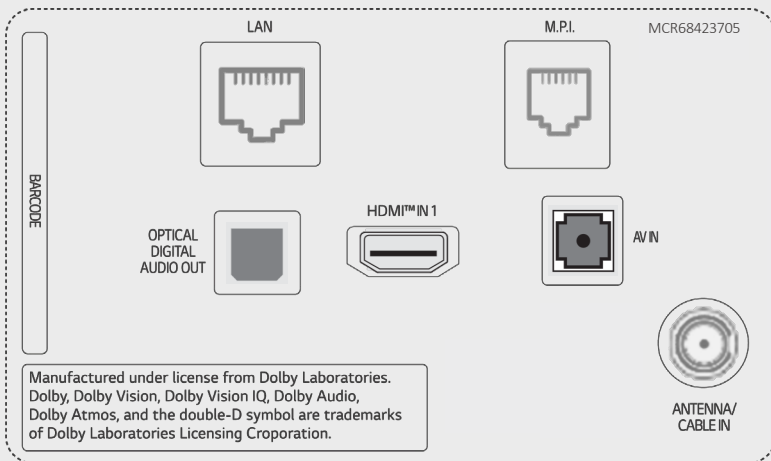

CONNECTIVITY

55" / 50" / 43"

Rear