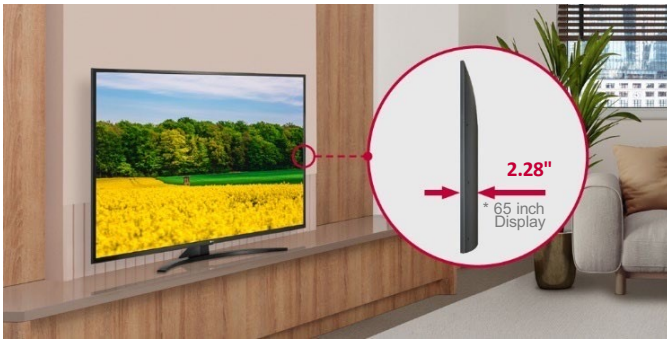

Slim Depth for a Sleek Look

With a slim design, the UM670H series integrates smoothly with interiors, delivering a modern impression to your guests.