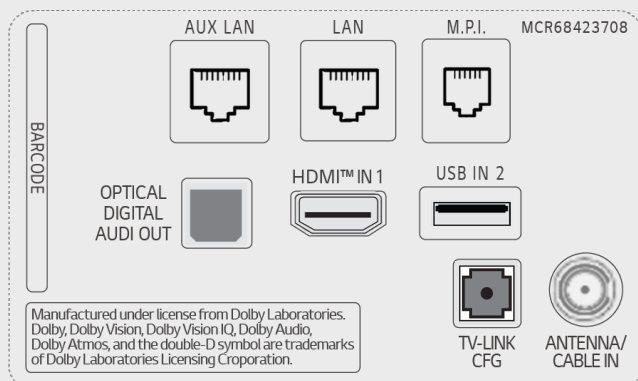

CONNECTIVITY

65" / 55" / 50" / 43"

Rear