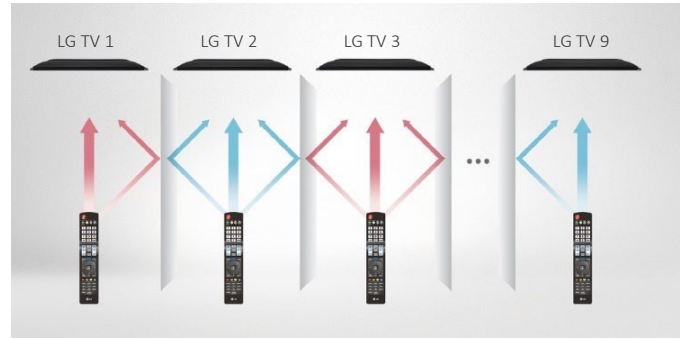

Pro:Centric Direct

The Pro:Centric Direct hotel content management solution offers simple editing tools, making it easy to perform service and IP network-based remote management with a single click. Pro:Centric Direct enables users to customize their interface easily and efficiently manage all TVs in the facility. The most recent version* provides IoT-based in-room control as well as voice control through LG Natural Language Processing.

* Some features may not be supported based on PCD versions.

Pro:Idiom

DRM (digital rights management) technology unlocks access to premium content to help assure rapid and broad deployment of HDTV and other high-value digital content. DRM technology also prevents any illegal copying of content.

Slim Depth for a Sleek Look

With a slim design, the UM670H series integrates smoothly with interiors, delivering a modern impression to your guests.

Multi-code IR

Multi-code IR* function eliminates any remote-control signal interaction between multiple TVs in one place. LG hospital TV supports this when used with the Multi-code IR remote control, so users can freely control their own TVs without disturbing the others.

* Multi-code IR remote control is not provided by LG. (sold separately)

SoftAP

Software-enabled Access Point* (SoftAP) is a virtual Wi-Fi feature that uses TV as a wireless hotspot, enabling guests to connect their own devices to the SoftAP.