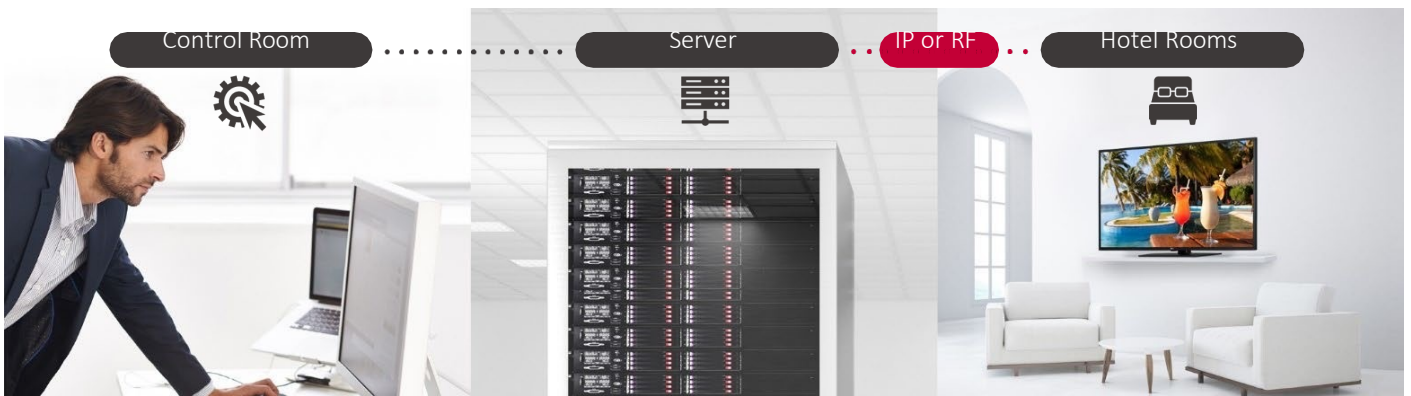

Pro:Centric Cloud

Pro:Centric Cloud provides a convenient cloud-based environment for content management systems and other third-party software solutions that can be installed, updated and controlled from a central location. It also offers various design templates that provide eye-catching dashboards for analytics and data collection. In addition, the LG Channels app provides a convenient way to access a wide range of content from over-the-top channels (including broadcast TV) without additional devices or subscriptions. And LG’s Mobile Application Creator simplifies the process of setting up concierge services on mobile devices for guests.

Pro:Centric Direct

The Pro:Centric Direct hotel content management solution offers simple editing tools, making it easy to perform service and IP network-based remote management with a single click. Pro:Centric Direct enables users to customize their interface easily and efficiently manage all TVs in the facility. The most recent version* provides IoT-based in-room control as well as voice control through LG Natural Language Processing.